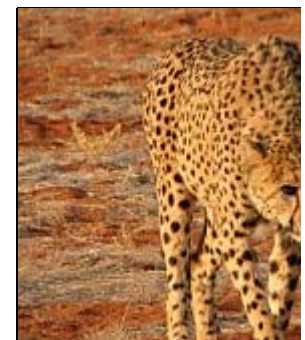

Comprehensive information on the subject of hunting in Namibia is available from the Namibia Profes Association [NAPHA](#).