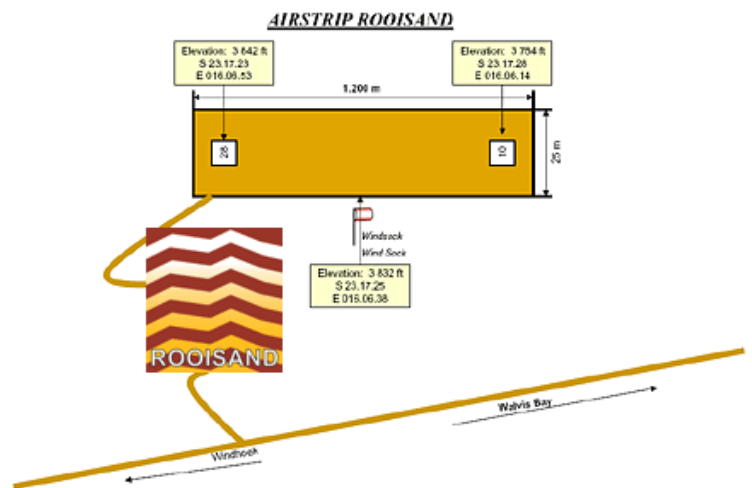

[HOME](#)

Roosand Desert Ranch - Directions to Roosand

Roosand is located at the C 26 half the way between Windhoek and Walvis Bay / Swakopmund at the Atlantic-coast. For the arrival from Windhoek (170km) you require about 2.5, and from Walvis Bay (190km) about 3 hours in a comfortable driving-manner.

[download route-description with map as pdf-file \(50 Kb\)](#)

For arrival at Roosand Desert Ranch, there is also a well trimly gravel ground, 1200 meters long runway for small airplanes with the following coordinates available (statements against assurance)

FYRS 3832ft S23 17'15.0" E016 06'22.8"

[download sketch as pdf-file \(14 Kb\)](#)

[Top of page](#)

[Print version](#)