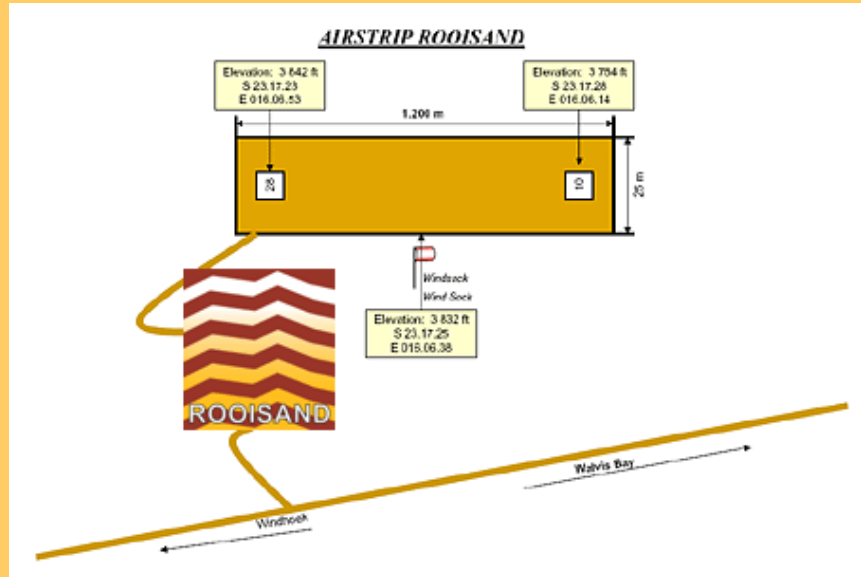

[HOME](#)

Roosand Desert Ranch - Directions to Roosand

Roosand is located at the C 26 half the way between Windhoek and Walvis Bay / Swakopmund at the Atlantic-coast. For the arrival from Windhoek (170km) you require about 2.5, and from Walvis Bay (190km) about 3 hours in a comfortable driving-manner.

▼ [download route-description with map as pdf-file \(50 Kb\)](#)

For arrival at Roosand Desert Ranch, there is also a well trimly gravel ground, 1200 meters long runway for small airplanes with the following coordinates available (statements against assurance)

**S 23.17.23, E 016.06.53, 3.843 ft and
S 23.17.28, E 016.06.28, 3.784 ft**

▼ [download sketch as pdf-file \(14 Kb\)](#)

[Top of page](#)
[Print version](#)