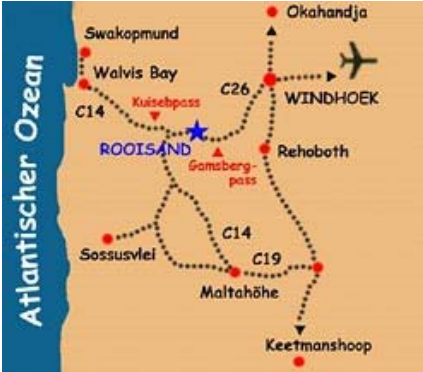

[HOME](#)

Roosand Desert Ranch - Directions to Roosand

Roosand is located at the C 26 half the way between Windhoek and Walvis Bay / Swakopmund at the Atlantic-coast. For the arrival from Windhoek (170km) you require about 2.5, and from Walvis Bay (190km) about 3 hours in a comfortable driving-manner.

[download route-description with map as pdf-file \(50 Kb\)](#)

For arrival at Roosand Desert Ranch, there is also a well trimly gravel ground, 1200 meters long runway for small airplanes with the following coordinates available (statements against assurance)