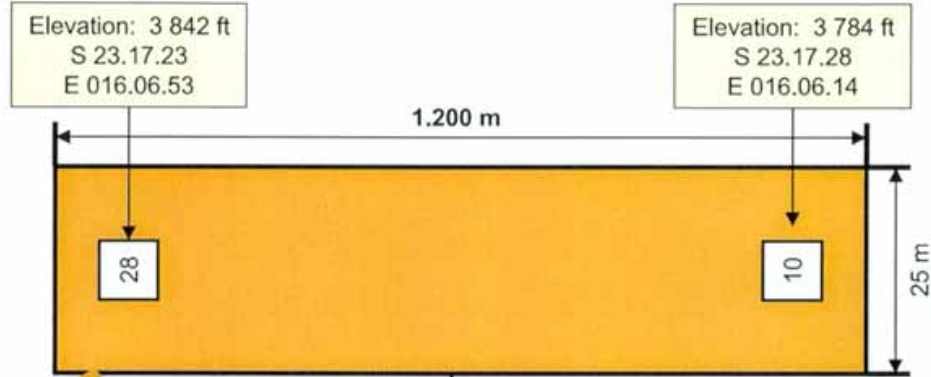

# AIRSTrip ROOISAND

Direction North without inclination correction

Elevation: 3 832 ft  
S 23.17.25  
E 016.06.38

Walvis Bay

Windhoek